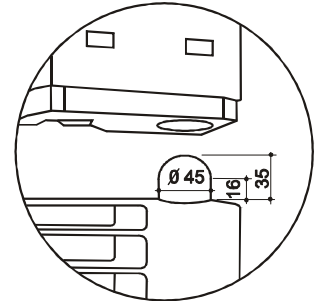

# 700 CARGO FOLD GRATING

56/IIP - IPPR 93

The **700 Cargo Fold Grating**, the first cargopallet with collapsible walls and available on wheels, specifically for the food industry, is completely folding. With this system, in case of transport and storage of empty containers, **you shall earn 63% in volume: a stack of eight folded Cargo is the same height as three open ones**. The special white polyamide wheels, fastened to the base of the Cargo Fold, include special galvanized steel cross bars to ensure hold and stability of the load; moreover they allow use with heavy duty loads up to 600 Kg. The version for fruits and vegetables are designed with smooth grilled opening, having an internal radius, to avoid any damage at the most delicate goods. Rounded edges and corners to easy cleaning for the maximum hygiene.

The overlap of Cargo Fold 700 is secured by 4 cylinder/spherical pins obtained directly from the mold on top of the container that fit into appropriate seats machined at the bottom of the legs/runners of container. The 35 mm recessed ensure maximum safety and stability of the overlap.

Capacity max: 650 dm<sup>3</sup>. Max loading capacity: 200 kg - Maximum charge in piling: 800 kg.

ARTICLE	SIZES mm			EXAMPLES OF CAPACITY	
	A	B	H	Products	Weight Kg
CARGO FOLD 700 with 4 feet	external 1200	1000	847	Oranges	360
CARGO FOLD 700 with 4 wheels	external 1220	1000	854	Carrots	400
	internal 1120	920	654	Cauliflowers	390
Gap between feet	830	800	120 (H <sub>1</sub> )	Chicory	185
Forking gap with feet				Onions	360
Wheelbase between the 2 cylinder/spherical pins	1120	920		Kiwi	360
Stacking recess	35			Apples	300
Dimensions of folding door	782 x 40 x h326			Melons	370
Height of 8 Cargo folded				Olives	410
Height of 7 Cargo folded				Potatoes	430
Height of 3 Cargo open				Pears	360
Height of Cargo folded				Peaches	360
				Tomatoes	430