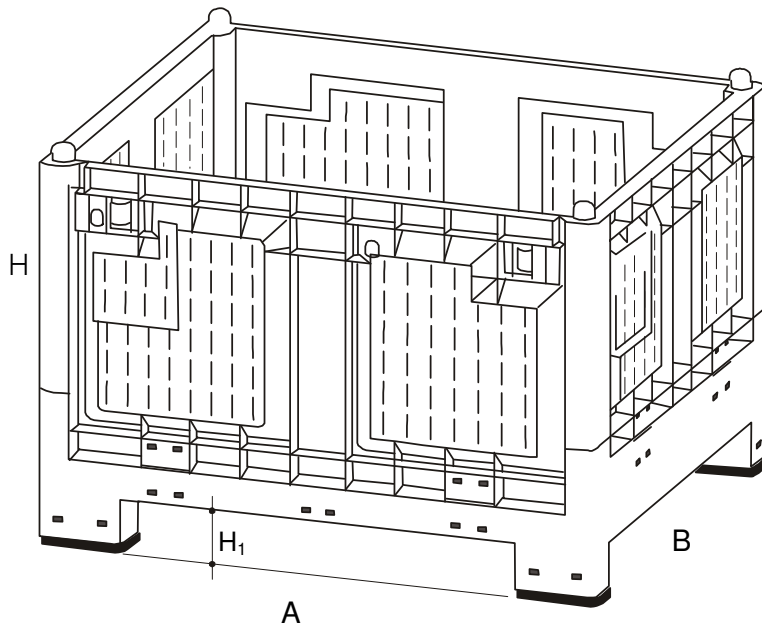

# 700 CARGO FOLD GRATING

56/IIP - IPPR 93

The **700 Cargo Fold Grating**, the first cargopallet with collapsible walls and available on wheels, specifically for the food industry, is completely folding. With this system, in case of transport and storage of empty containers, **you shall earn 63% in volume: a stack of eight folded Cargo is the same height as three open ones**. The special white polyamide wheels, fastened to the base of the Cargo Fold, include special galvanized steel cross bars to ensure hold and stability of the load; moreover they allow use with heavy duty loads up to 600 Kg. The version for fruits and vegetables are designed with smooth grilled opening, having an internal radius, to avoid any damage at the most delicate goods. Rounded edges and corners to easy cleaning for the maximum hygiene.

The overlap of Cargo Fold 700 is secured by 4 cylinder/spherical pins obtained directly from the mold on top of the container that fit into appropriate seats machined at the bottom of the legs/runners of container. The 35 mm recessed ensure maximum safety and stability of the overlap.

The version for fruits and vegetables are designed with smooth grilled opening, having an internal radius, to avoid any damage at the most delicate goods. Rounded edges and corners to easy cleaning for the maximum hygiene. The overlap of 700 Cargo Fold Grating is secured by 4 cylinder/spherical pins obtained directly from the mold on top of the container that fit into appropriate seats machined at the bottom of the legs/runners of container. The 35 mm recessed ensure maximum safety and stability of the overlap.