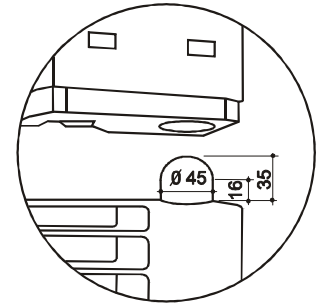

700 CARGO FOLD GRATING WITH RUNNERS

56/IIP - IPPR 93

The **700 Cargo Fold Grating with runners**, specifically for the food industry, is completely folding. With this system, in case of transport and storage of empty containers, **you shall earn 63% in volume: a stack of eight folded Cargo is the same height as three open ones.**

The version for fruits and vegetables are designed with smooth grilled opening, having an internal radius, to avoid any damage at the most delicate goods. Rounded edges and corners to easy cleaning for the maximum hygiene. The overlap of 700 Cargo Fold Grating is secured by 4 cylinder/spherical pins obtained directly from the mold on top of the container that fit into appropriate seats machined at the bottom of the legs/runners of container. The 35 mm recessed ensure maximum safety and stability of the overlap.

The versions with folding door makes easier the manual loading/unloading operations. Every wall can be fitted with the company logo.

Capacity max: 650 dm³ - Max loading capacity: 600 kg - Maximum charge in piling: 2400 kg

ARTICLE	SIZES mm			EXAMPLES OF CAPACITY		
	A	B	H	Products	Weight Kg	
CARGO FOLD 700 with 2 or 3 runners	external 1200 internal 1120	1000 920	847 654	Oranges Carrots	360 400	
Gap between feet - Long side with runner	350 (A₁)	800	100 (H₁)	Cauliflowers	390	
Gap between feet - Short side without runner				350 (B₁)	Chicory	185
Gap between feet - Short side with runner	Onions	360				
Forking gap with runners	1120	920		Kiwi	360	
Wheelbase between the 2 cylinder/spherical pins				Melons	370	
Stacking recess	35			Olives	410	
Dimensions of folding door	782 x 40 x h326			Potatoes	430	
Height of 8 Cargo folded	2675			Pears	360	
Height of 7 Cargo folded	2345			Peaches	360	
Height of 3 Cargo open	2471			Tomatoes	430	
Height of Cargo folded	365