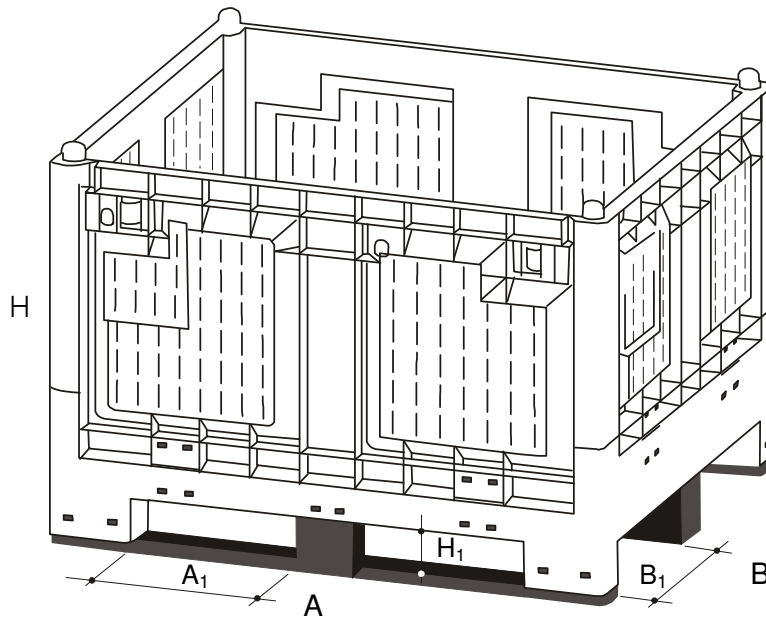

The overlap of Cargo Fold 700 is secured by 4 cylinder/spherical pins obtained directly from the mold on top of the container that fit into appropriate seats machined at the bottom of the legs/runners of container. The 35 mm recessed ensure maximum safety and stability of the overlap.

Capacity max: 650 dm<sup>3</sup>. Max loading capacity: 200 kg - Maximum charge in piling: 800 kg.

ARTICLE	SIZES mm			EXAMPLES OF CAPACITY	
	A	B	H	Products	Weight Kg
CARGO FOLD 700 with 4 feet	external 1200	1000	847	Oranges	360
CARGO FOLD 700 with 4 wheels	external 1220	1000	854	Carrots	400
	internal 1120	920	654	Cauliflowers	390
Gap between feet	830	800	120 (H <sub>1</sub> )	Chicory	185
Forking gap with feet				Onions	360
Wheelbase between the 2 cylinder/spherical pins	1120	920		Kiwi	360
Stacking recess	35			Apples	300
Dimensions of folding door	782 x 40 x h326			Melons	370
Height of 8 Cargo folded				Olives	410
Height of 7 Cargo folded				Potatoes	430
Height of 3 Cargo open				Pears	360
Height of Cargo folded				Peaches	360
				Tomatoes	430

# 700 CARGO FOLD GRATING WITH RUNNERS

56/IIP - IPPR 93

The **700 Cargo Fold Grating with runners**, specifically for the food industry, is completely folding. With this system, in case of transport and storage of empty containers, **you shall earn 63% in volume: a stack of eight folded Cargo is the same height as three open ones.**

The version for fruits and vegetables are designed with smooth grilled opening, having an internal radius, to avoid any damage at the most delicate goods. Rounded edges and corners to easy cleaning for the maximum hygiene. The overlap of 700 Cargo Fold Grating is secured by 4 cylinder/spherical pins obtained directly from the mold on top of the container that fit into appropriate seats machined at the bottom of the legs/runners of container. The 35 mm recessed ensure maximum safety and stability of the overlap.